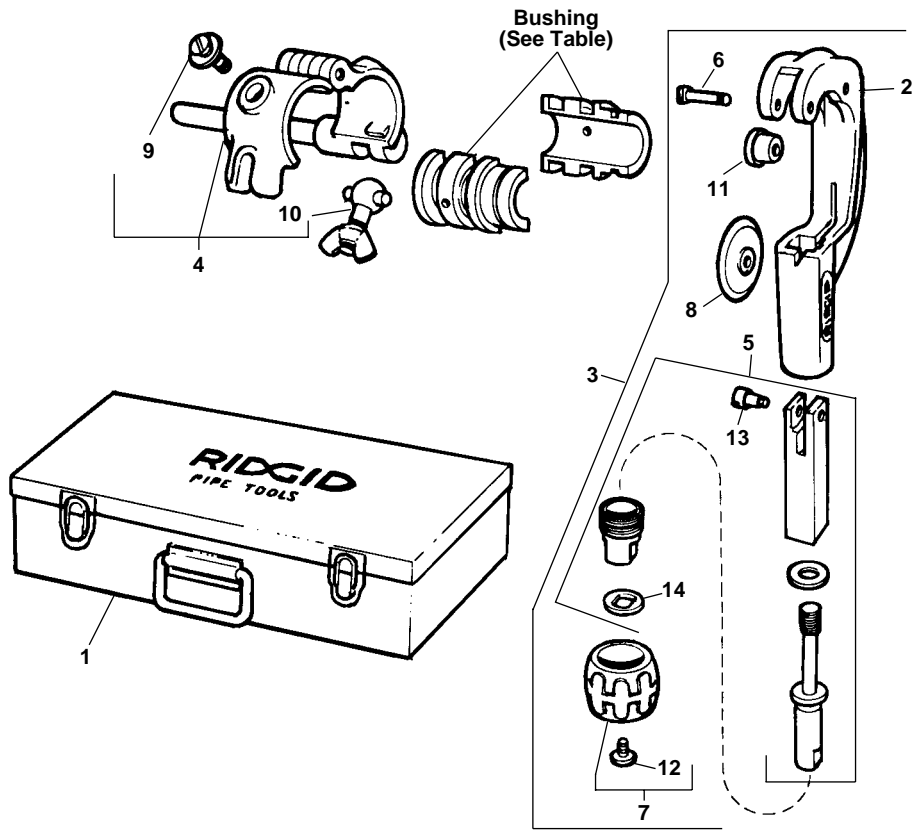

Ridgid Cable Trimmer

No. 87 Cable Trimmer

Fast, accurate cable splice preparation.

Trims 85 sizes of ACSR cable from 8 AWG to 1,780,000 circular mills.

The bushing holder, cutter and handy carrying case are sold as one unit.

Catalog No.	STANDARD AVAILABLE BUSHING SIZES			
	Bushing No.	Code Name	AWG or Cir. Mils	No. of Strands
54975	E-5900	Raven	1/0	6/1
54440	E-5761	Quail	2/0	6/1
54445	E-5762	Pigeon	3/0	6/1
54450	E-5763	Penguin	4/0	6/1
54465	E-5766	Partridge	266800	26/7
54480	E-5769	Linnet	336400	26/7
54490	E-5771	Chickadee	397500	18/1
54500	E-5773	Ibis	397500	26/7
54505	E-5774	Lark	397500	30/7
54515	E-5776	Flicker	477000	24/7
54520	E-5777	Hawk	477000	26/7
54535	E-5780	Parakeet	556500	24/7
54540	E-5781	Dove	556500	26/7
54580	E-5789	Grosbeak	636000	26/7
54625	E-5800	Drake	795000	26/7
54630	E-5801	Mallard	795000	30/19
54650	E-5805	Rail	954000	45/7
54655	E-5806	Cardinal	954000	54/7
54695	E-5815	Pheasant	1272000	54/19

Other sizes from 8 AWG through 1,780,000 C.M. on request.

NOTE: Order parts by Catalog Number only. DO NOT order by Reference Number.

Ref. No.	Catalog No.	Description
1	54140	Carrying Case
2	54145	Cutter Frame
3	54150	Cutter Assembly (Complete)
4	54160	Bushing Holder Assembly (complete)
5	54165	Bar & Feed Screw Assembly
6	34355	Roll Pin (2)
7	34625	Knob Assembly
8	54270	Cutter Wheel
9	54275	Screw and Fastener (2)
10	54280	Pin, Screw & Wing Nut Assembly
11	54285	Roll (2)
12	34750	Screw with Washer
13	54305	Wheel Screw
14	54310	Washer